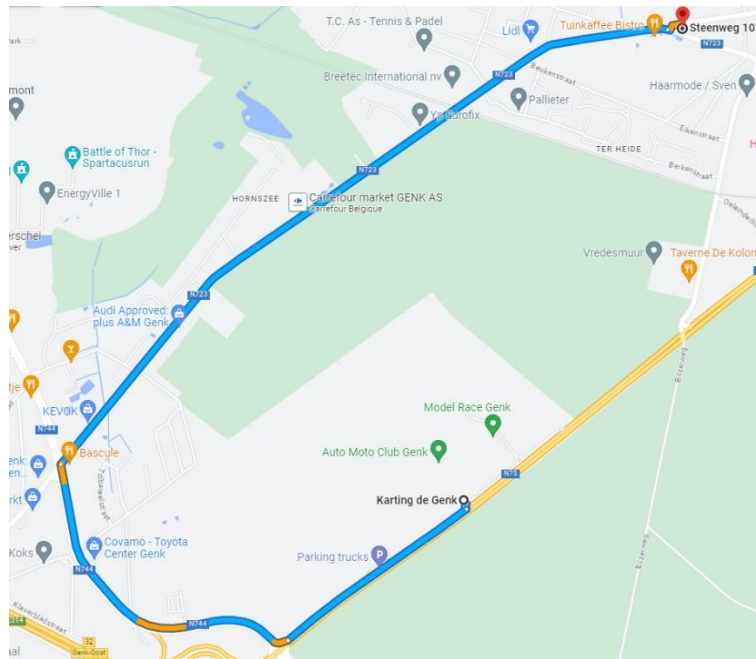

GENK 2025

ESSENCE – BENZINE – PETROL

98 unleaded is mandatory (Super+ E5)!

Bruno Foodcorner – Esso (5,1 km from the track)

Steenweg 103, 3665 As

Belgium

Tél : 00 32 89 65 72 43

2025 OFFICIAL CHAMPIONSHIP - N°1 IN EUROPE ! ////